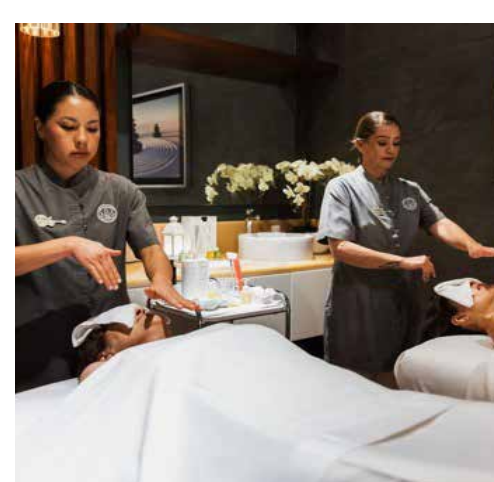

SERVICIOS DEL HOTEL

BASEMENT

Covered parking lot ** 24 hours

LOW LEVEL

- **Open parking** lot ** 24 hours
- **Motivate Gym** | Ext. 430
From 06:00 to 23:00 h Every day
- **Inventame Boutique** | Ext 525, Tuesday to Sunday
from 11:00 to 19:00hrs
- **Mas que tu amigo " Acua Bar and Pool** | Every day
from 08:00 to 20:00hrs

SECOND LEVEL

Reception | Ext. 0 24 hours every day

Concierge | Ext. 0 24 hours every day

Tu dulce y mi sal Restaurant
| Ext. 509 /
7 to 23 hours every day

Room Service | Ext. 0 / 24 hours every day

Quiéreme Coffee shop |
Ext. 526 ,From 07:00 to 23:00
hours every day

Gracias por estar aqui / social events room
Subject to availability /
Every day from 7 am to 11 pm

Spa | Ext. 508 appointment is needed every day

FIFTH LEVEL

- **Viva el Amor** | social events room

SIXTH LEVEL

- **El Milagrato Bar** | Ext. 537 and 542
From 13:00 to 02:00 h Mon-Sat From 13:00 to 23:00 h Sun
- **Ice machine**

***LIMITED ACCESS IN CASE OFF PRIVATE EVENTS**

SERVICES INSIDE THE ROOM

- We have **cribs and extra individual beds** on request, if you need one please call ext 0.
- We have **menu pillows** on request, if you need one please call ext 0.
- We have **Free shuttle to the historic center** , every day from 07:00 a 11:00hrs appointment is needed