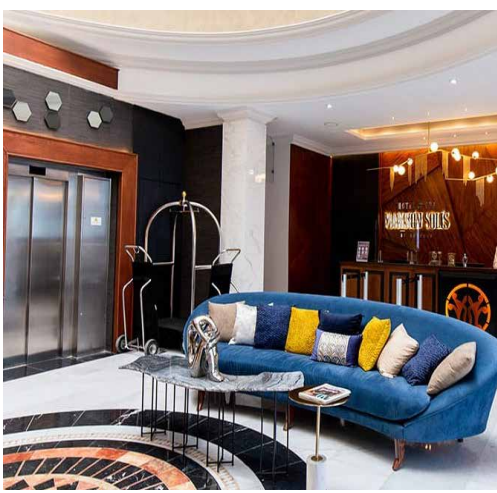

SECOND LEVEL

Reception | Ext. 0 24 hours every day