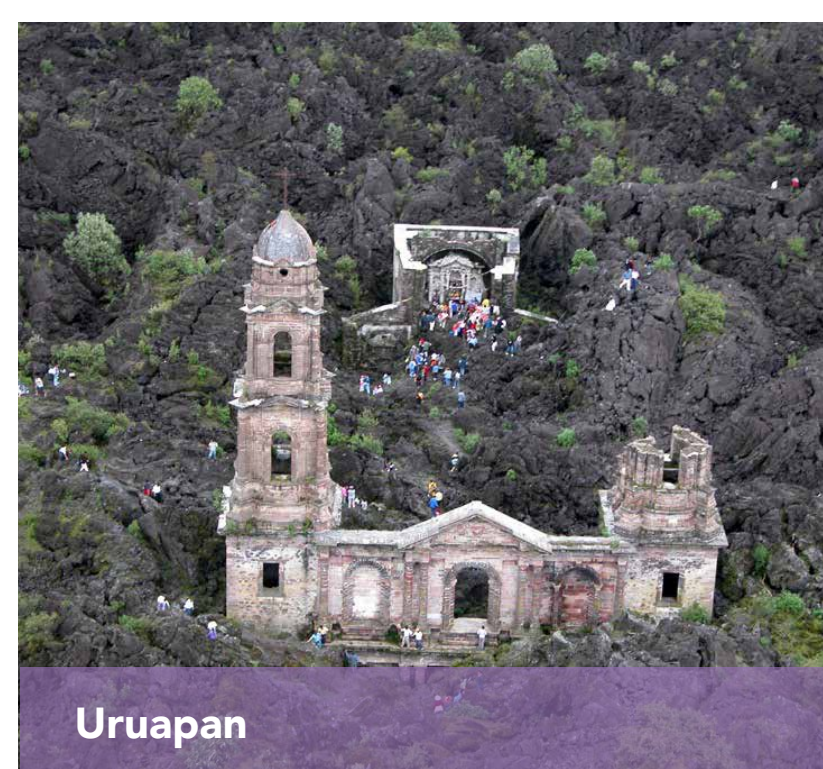

TOURISTIC ATTRACTIONS

Cathedral

To 3,4 km from the hotel.
🚗 12 min 🚶 28 min

JOSE MARIA MORELOS Museum

To 3,4 km from the hotel.
🚗 12 min 🚶 28 min

La Conspiracion 1809 Restaurant

To 3,4 km from the hotel.
🚗 12 min 🚶 28 min

Santa Clara del cobre

To 73,5 km from the hotel. 🚗 75 min

Angangueo

To 144 km from the hotel. 🚗 146 min

Patzcuaro

To 60,8 km from the hotel. 🚗 70 min

Uruapan

To 112 km from the hotel. 🚗 120 min