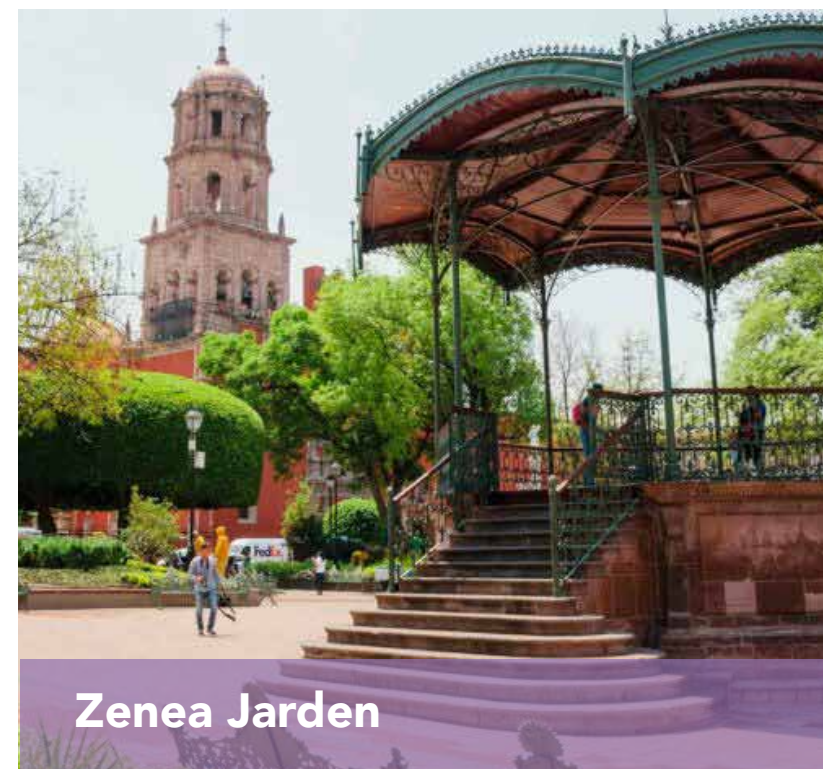

TOURISTIC ATTRACTIONS

HS
HOTSSON
HOTEL
QUERETARO - MEXICO

Arcos of Queretaro

To 6,5 km from the hotel.
🚗 16 min 🚶 59 min

Queretaro Regional Museum

To 7.2 km from the hotel.
🚗 17 min 🚶 1.15 min

Temple of Sta Rosa de Viterbo

To 7.5 km from the hotel.
🚗 20 min 🚶 1.20 min

Historical Center Of Queretaro

To 9 km from the hotel.
🚗 13 min 🚶 1.10 min

Zenea Jarden

To 9,1 km from the hotel.
🚗 13 min 🚶 1.15 min

Stadium Corregidora

To 2,9 km from the hotel.
🚗 7 min 🚶 20 min