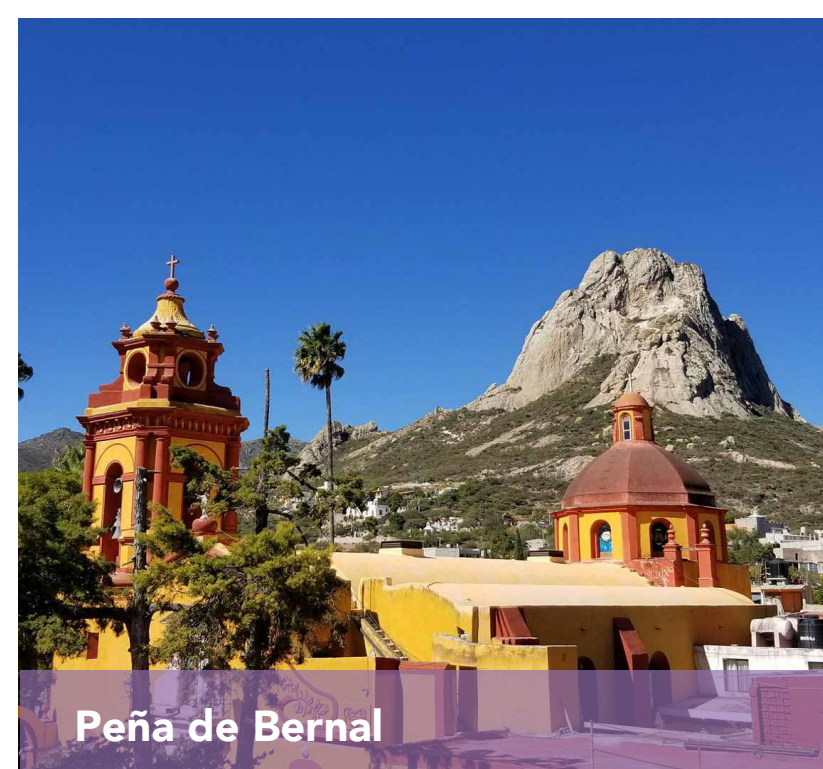

Peña de Bernal

To 59,7 km from the hotel 🚗 12 min

🚗 By car

🚶 Walking