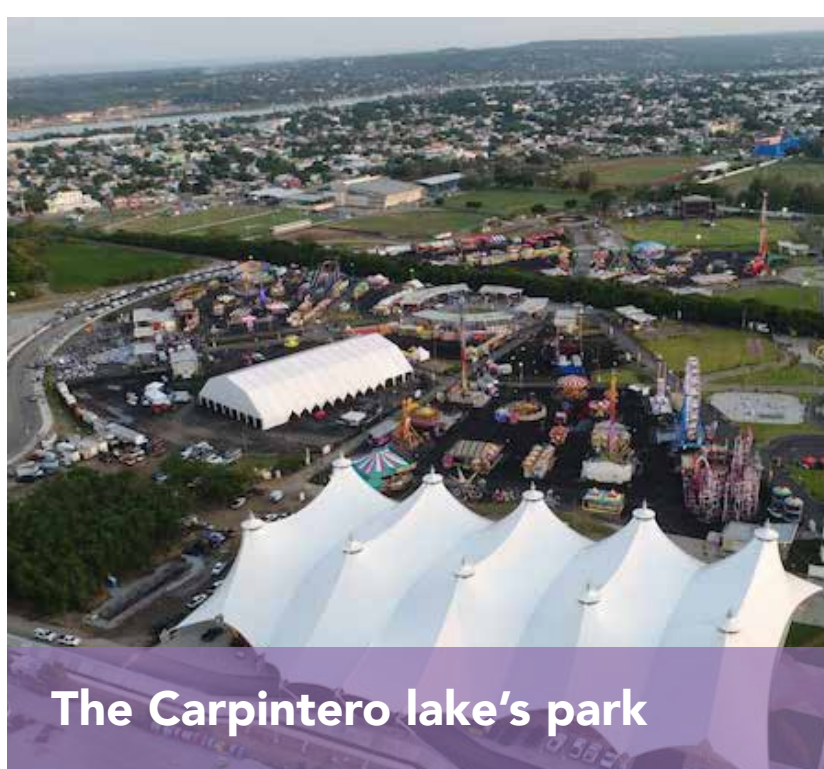

TOURISTIC ATTRACTIONS

HS
HOTSSON
HOTEL
TAMPICO • MEXICO

Tampico Downtown

To 3.8 km from the hotel.
🚗 13 min 🚶 47 min

Cathedral of Tampico

To 3.8 km from the hotel.
🚗 13 min 🚶 47 min

The Maritime Customs Building

To 4.2 km from the hotel.
🚗 13 min 🚶 55min

The Carpintero Lake

To 4.5 km from the hotel.
🚗 114 min 🚶 37 min

Cocodrile viewpoint

To 2.1 km from the hotel.
🚗 6 min 🚶 22 min

Cortadura ride

To 2.6 km from the hotel.
🚗 8 min 🚶 32 min

The Carpintero lake's park

To 3.8 km from the hotel.
🚗 11 min 🚶 43min

Galerías Altama Shopping Mall

To 1.7 km from the hotel.
🚗 6 min 🚶 18min

Fray Andrés de Olmos Park

To 2 km from the hotel.
🚗 17 min 🚶 27min