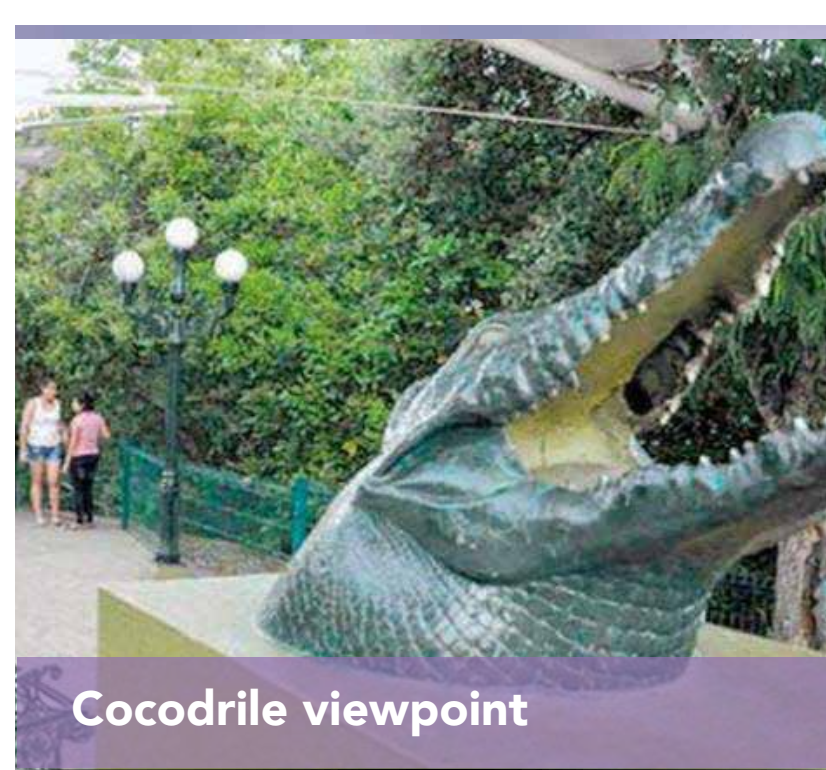

TOURISTIC ATTRACTIONS

HS
HOTSSON
HOTEL
TAMPICO • MEXICO

Tampico Downtown

To 3.8 km from the hotel.
🚗 13 min 🚶 47 min

Cathedral of Tampico

To 3.8 km from the hotel.
🚗 13 min 🚶 47 min

The Maritime Customs Building

To 4.2 km from the hotel.
🚗 13 min 🚶 55min

The Carpintero Lake

To 4.5 km from the hotel.
🚗 114 min 🚶 37 min

Cocodrile viewpoint

To 2.1 km from the hotel.
🚗 6 min 🚶 22 min

Cortadura ride

To 2.6 km from the hotel.
🚗 8 min 🚶 32 min

Miramar beach

To 11 km from the hotel. 🚗 29 min

Escolleras (Malecon-Pier)

To 24 m from the hotel. 🚗 1h 2 min

🚗 By car

🚶 Walking