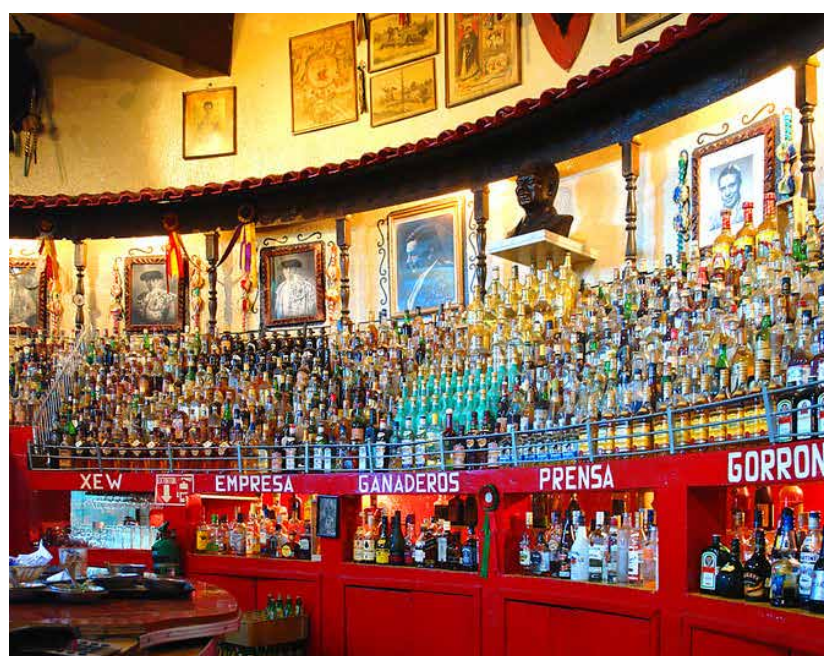

Panteon Taurino Restaurant

To 5,5 km from the hotel.
🚗 13 min 🚶 55 min