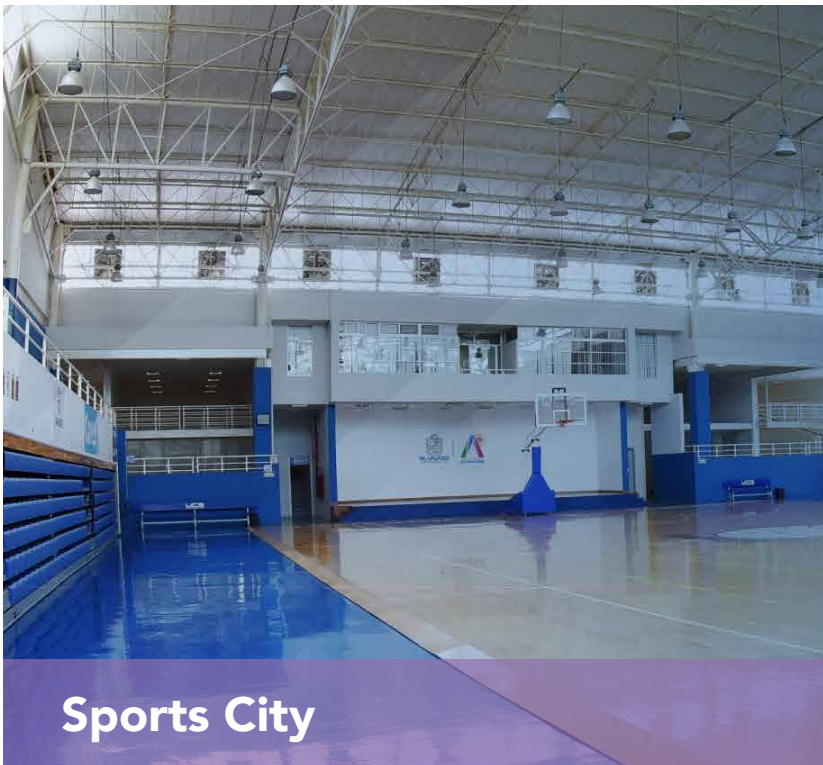

TOURISTIC ATTRACTIONS

HS
HOTSSON
HOTEL
IRAPUATO - MEXICO

To 4.3 km from the hotel. 🚗 11 min

To 4.5 km from the hotel. 🚗 11 min

To 5.3 km from the hotel. 🚗 13 min

To 5.1 km from the hotel. 🚗 13 min

To 5 km from the hotel. 🚗 13 min