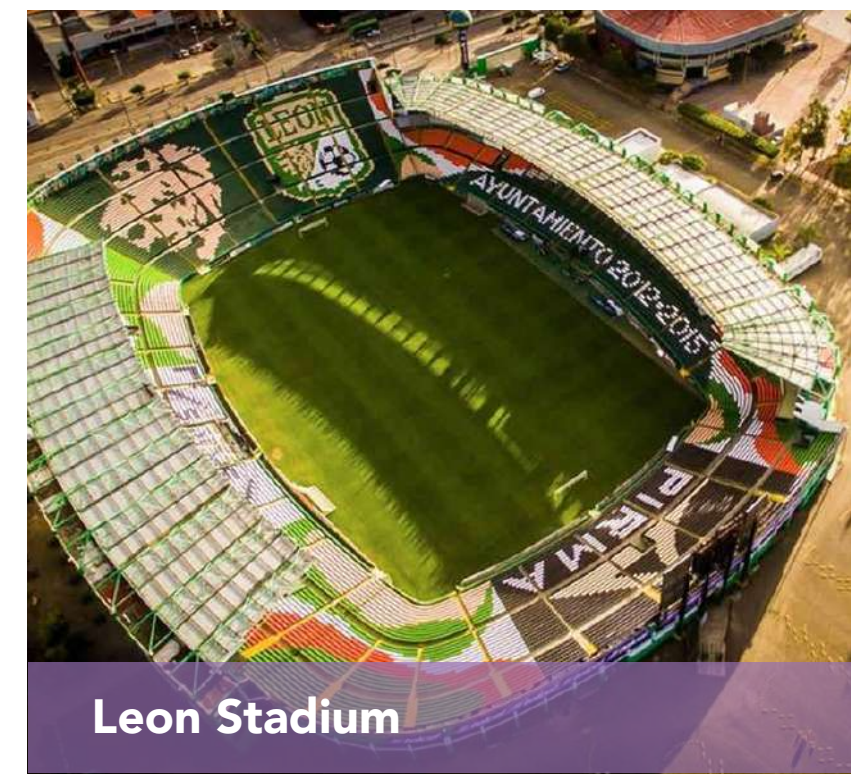

TOURISTIC ATTRACTIONS

HS
HOTSSON
HOTEL
LEÓN - MEXICO

Expiatorio Church

To 1,1 km from the hotel.
🚗 8 min 🚶 15 min

Arco De La Calzada

To 800 m from the hotel.
🚗 6 min 🚶 10 min

Panteon Taurino Restaurant

To 600 m from the hotel.
🚗 9 min 🚶 8 min

El Gaucho Tradicional Restaurant

To 400 m from the hotel.
🚗 3 min 🚶 5 min

Guanajuato Cultural Forum

To 1,1 km from the hotel. 🚗 8 min 🚶 13 min
-Guanajuato Museum of Art and History
-Wigberto Jimenez Moreno State Central Library
-Bicentennial Theatre
-Sculpture Garden

Leon Stadium

To 1,5 km from the hotel.
🚗 7 min 🚶 18 min

Poliforum Leon /
Leon City Fair Facilities

To 1,7 km from the hotel.
🚗 6 min 🚶 22 min

Explora Park and Science Center

To 2,0 km from the hotel.
🚗 8 min 🚶 25 min