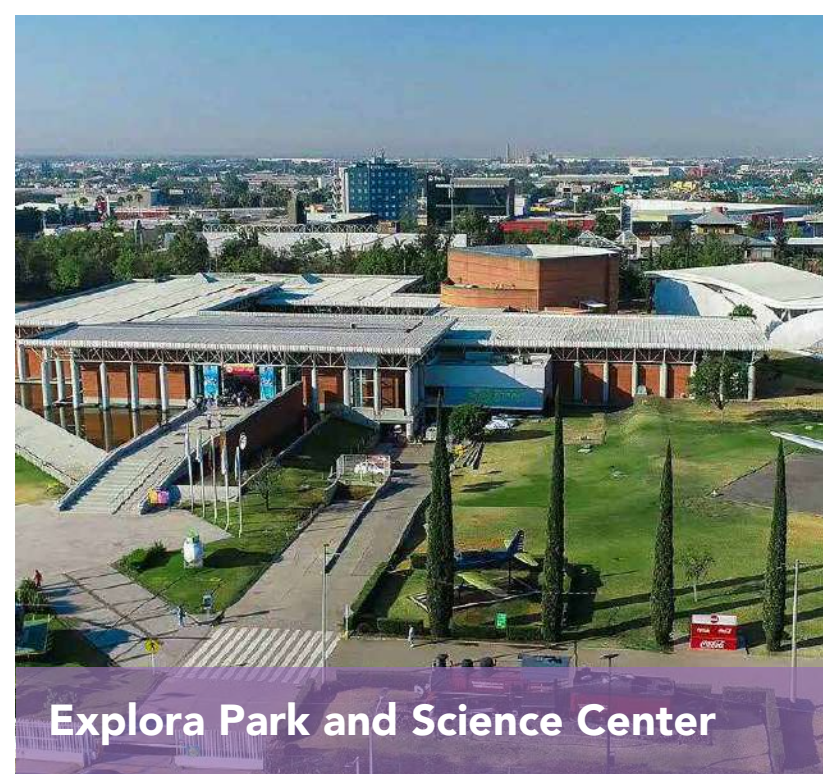

TOURISTIC ATTRACTIONS

HS
HOTSSON
HOTEL
LEÓN - MEXICO

Expiatorio Church

To 1,1 km from the hotel.
🚗 8 min 🚶 15 min

Arco De La Calzada

To 800 m from the hotel.
🚗 6 min 🚶 10 min

Panteon Taurino Restaurant

To 600 m from the hotel.
🚗 9 min 🚶 8 min

El Gaucho Tradicional Restaurant

To 400 m from the hotel.
🚗 3 min 🚶 5 min

Guanajuato Cultural Forum

To 1,1 km from the hotel. 🚗 8 min 🚶 13 min
-Guanajuato Museum of Art and History
-Wigberto Jimenez Moreno State Central Library
-Bicentennial Theatre
-Sculpture Garden

Leon Stadium

To 1,5 km from the hotel.
🚗 7 min 🚶 18 min

Poliforum Leon /
Leon City Fair Facilities

To 1,7 km from the hotel.
🚗 6 min 🚶 22 min

Explora Park and Science Center

To 2,0 km from the hotel.
🚗 8 min 🚶 25 min