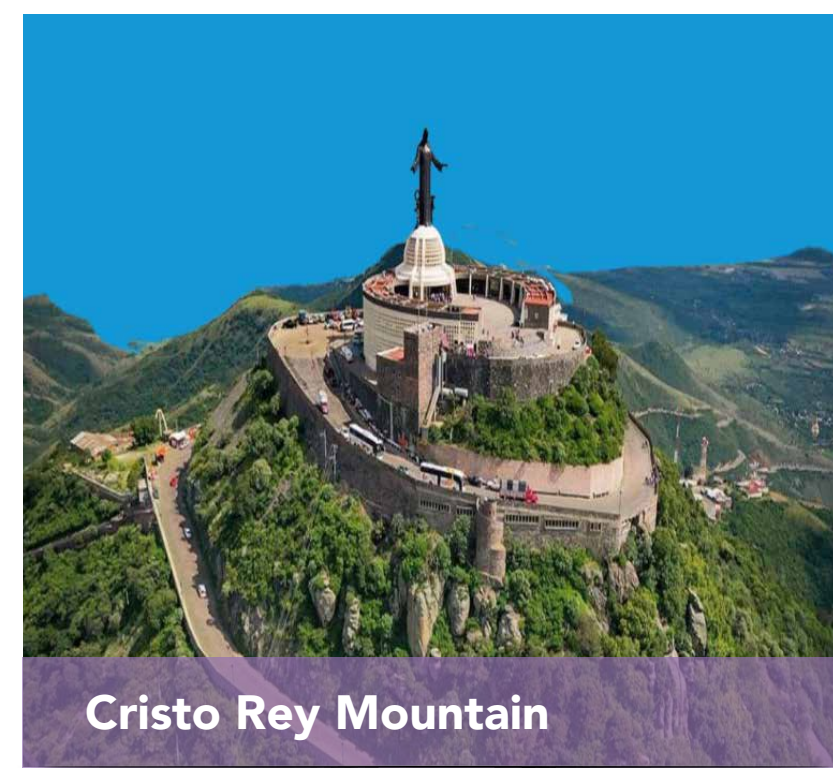

# TOURISTIC ATTRACTIONS

HS  
HOTSSON  
HOTEL  
SILAO - MEXICO

Bicentennial Park

To 12.8 km from the hotel. 🚗 13 min  
🚶 2 horas 26 min

María de la Paz Distillery

To 6.6 km from the hotel  
🚗 13 min 🚶 1 h 18 min

To 5.6 km from the hotel.  
🚗 15 min 🚶 8 min

Chávez Morado Museum

To 5.3 km from the hotel.  
🚗 11 min 🚶 33 min

Ce Kalli Temazcal

To 25.3 km from the hotel. 🚗 23 min  
🚶 4 horas 13 min

Cristo Rey Mountain

To 22.6 km from the hotel. 🚗 43 min  
🚶 3 horas 52 min