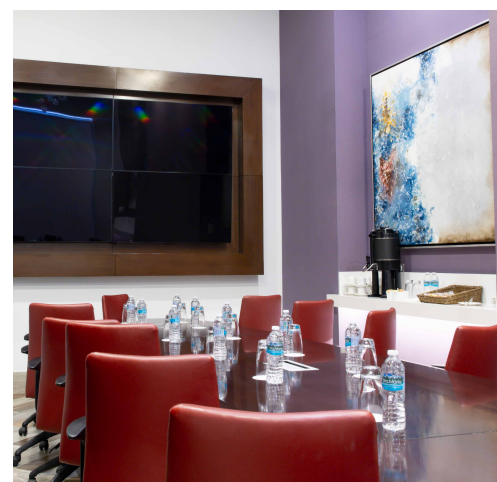

**Room Service** | Ext. 4005 24 hours every day

**Cafe Expresso HOTSON** | Ext. 4030 07:00 to 23:00 h every day

**Game-On Sport Bar** | Ext. 4057  
12:00 to 02:00 h Mon-Sat / 12:00 to 23:00 h Sun

**Business Center** | Ext. 4008  
Monday to Friday 9:00 to 19:00 h  
Saturday 9:00 to 14:00 h