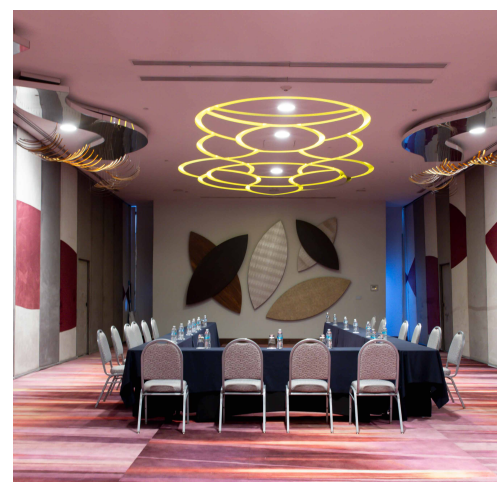

Ballrooms
Esmeralda, Rubi, Jade, Zafiro, Opalo.