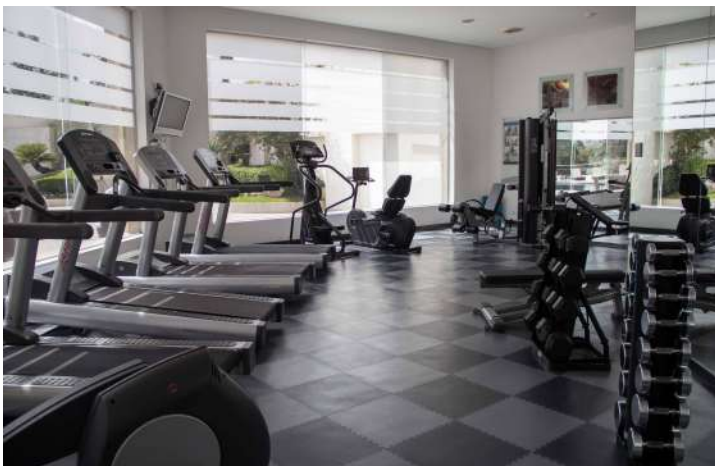

SERVICE IN
THE HOTEL

HS
HOTSSON®
LONG STAY SUITES
HOTELS & RESORTS
CDMX · CONDESA SUR

PARKING

Covering Parking lot 24 hours (additional cost).

GROUND LEVEL / LOBBY

- **Front Desk** | Ext. 0 | 24hrs. Every Day
- **Concierge** | Ext. 0
06:00 - 22:00 HRS. Every Day

MALL

Gym | De 06:00 - 23:00 hrs.
Monday - Friday De 07:00 - 20:00 hrs.
Saturday- Sunday

LEVEL 8

"Los Vitrales" Restaurant | Ext. 150
6:00 to 23:00 hrs Monday - Sunday

Room Service | Ext. 150
24:00 hrs. Every day

LEVEL 3

- Revolución meeting room
- Maceo meeting room

HS
EXCLUSIVE

I PREFERSM
HOTEL REWARDS

GROUND LEVEL

- Motor Lobby
- Concierge
- Front Desk

SERVICES IN THE ROOM

Laundry | 08:00 a 18:00 hrs.Mon-Sat