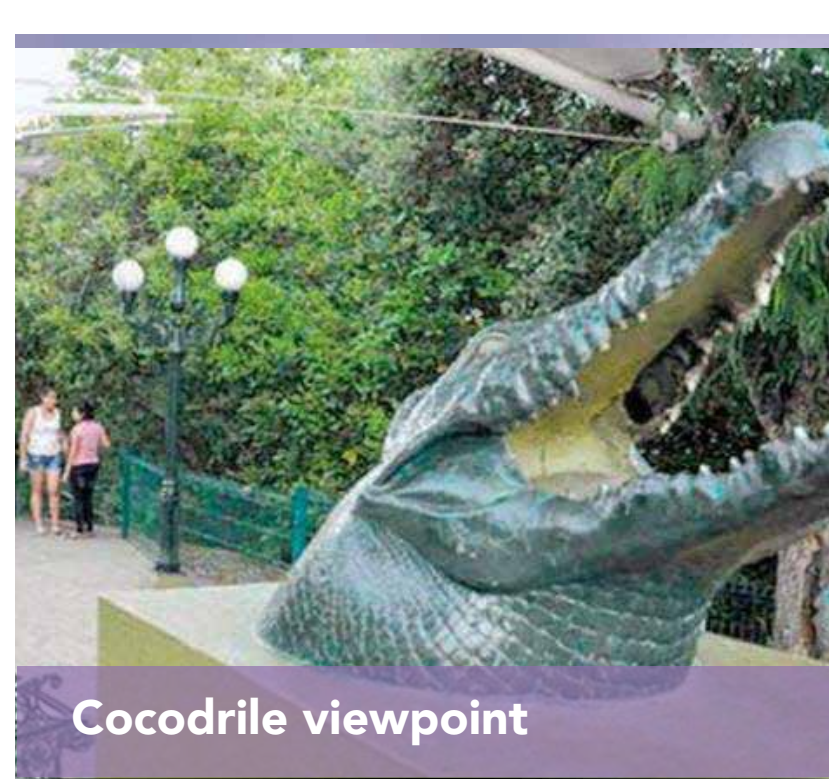

TOURISTIC ATTRACTIONS

HS
HOTSSON
Smart Value Hotel
HOTELS & RESORTS
TAMPICO - MEXICO

The Plaza de Armas of Tampico

To 100 m from the hotel. 🚗 1min

Cathedral of Tampico

To 3.8 km from the hotel.
🚗 13 min 🚶 47 min

The Maritime Customs Building

To 4.2 km from the hotel.
🚗 13 min 🚶 55min

The Carpintero Lake

To 4.5 km from the hotel.
🚗 114 min 🚶 37 min

Cocodrile viewpoint

To 2.1 km from the hotel.
🚗 6 min 🚶 22 min

Cortadura ride

To 2 km from the hotel.
🚗 17 min 🚶 27min

Miramar beach

To 11 km from the hotel. 🚗 29 min

Escolleras (Malecon-Pier)

To 24 m from the hotel. 🚗 1h 2 min

🚗 By car

🚶 Walking