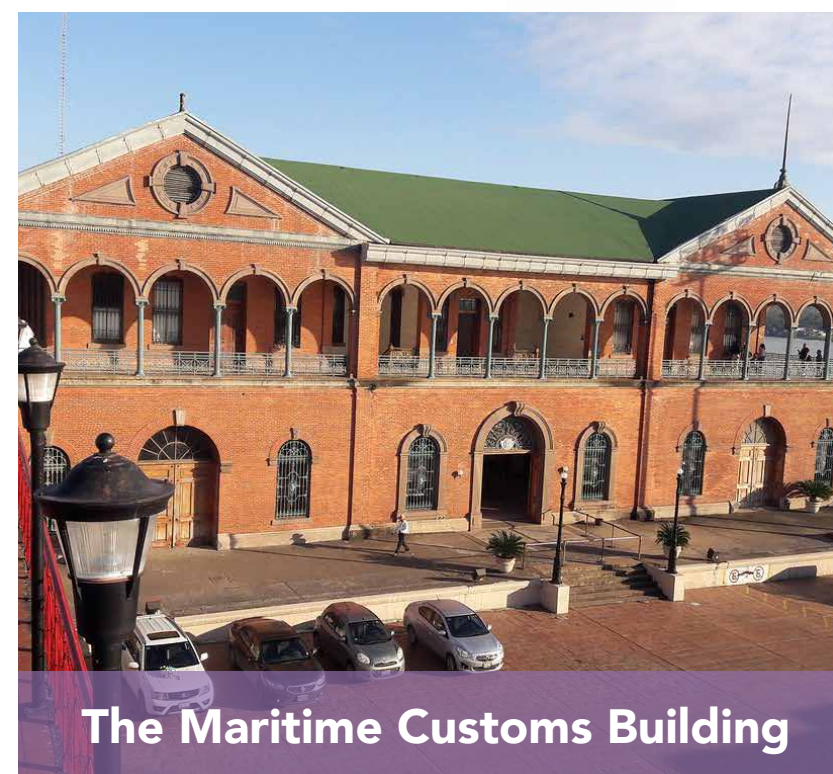

TOURISTIC ATTRACTIONS

HS
HOTSSON
Smart Value Hotel
HOTELS & RESORTS
TAMPICO - MEXICO

The Plaza de Armas of Tampico

To 100 m from the hotel. 🚗 1min

Cathedral of Tampico

To 3.8 km from the hotel.
🚗 13 min 🚶 47 min

The Maritime Customs Building

To 4.2 km from the hotel.
🚗 13 min 🚶 55min

The Carpintero Lake

To 4.5 km from the hotel.
🚗 114 min 🚶 37 min

Cocodrile viewpoint

To 2.1 km from the hotel.
🚗 6 min 🚶 22 min

Cortadura ride