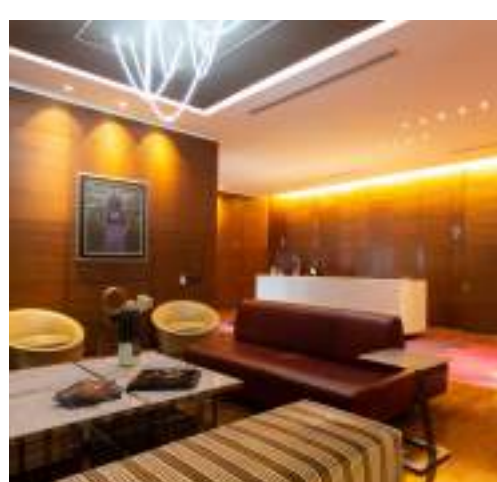

**Room Service** | Ext. 1209 /  
1210 / 24 hours every day

**Estampida** | Ext. 1026  
1From 12:00 to 24:00 h  
Mon-Sat / From 12:00 to  
22:00 h Sun

**Business Center** | Ext. 1520  
From 07:00 to 20:00 h Mon-Fri  
/ From 08:00 to 16:00 h Sat